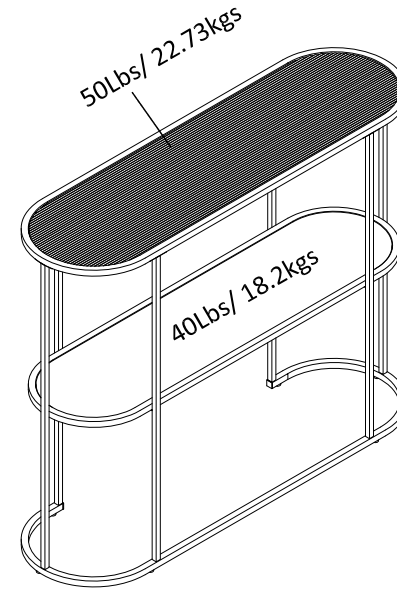

6508891COM -CONSOLE TABLE

Wood Breakdown:
MDF 9%, PB 0 %.
Total storage: 3.67 cubic feet

Overall Product Size:
40" W × 12" D × 30.4" H
101.5cm W × 30.4cm D × 81.6cm H

Maximum Weight Capacities
Unit Weight:34.44lbs. (15.62kg)