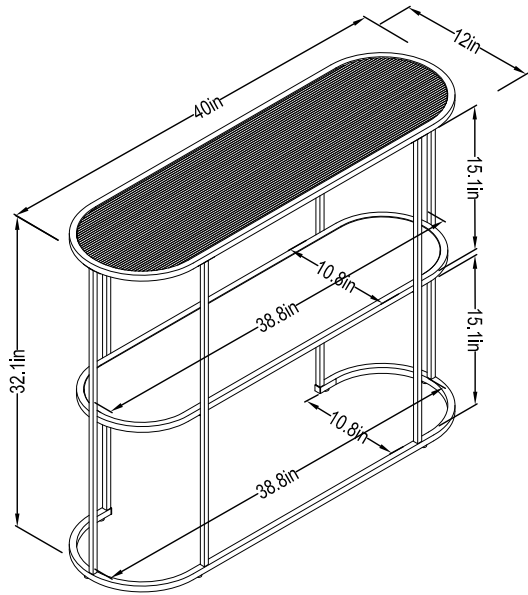

6508891COM -CONSOLE TABLE

Wood Breakdown:
MDF 9%, PB 0 %.
Total storage: 3.67 cubic feet

Overall Product Size:
40" W × 12" D × 30.4" H
101.5cm W × 30.4cm D × 81.6cm H

Maximum Weight Capacities
Unit Weight:34.44lbs. (15.62kg)